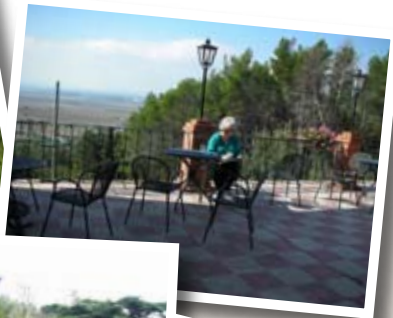

Historic Tuscan Towns

~THE VILLA~

Stay at a charming and memorable bed and breakfast overlooking a stunning valley. Enjoy the beautiful and spacious terrace and picturesque views. Ideal for painters, the rooms are generous in size and have stone floors and rag rugs.

LILIEDAHL FINE ART STUDIO
808 South Broadway Street
La Porte, TX 77571-5324

Detail of "Light & Shadow" by Johnnie Liliedahl