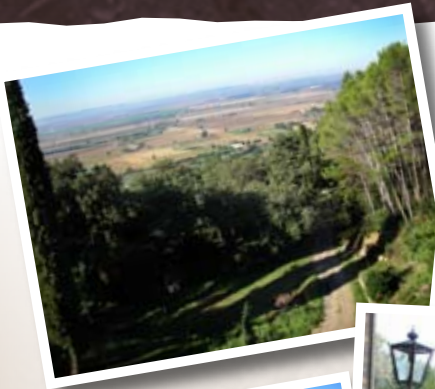

Historic Tuscan Towns

~THE VILLA~

Stay at a charming and memorable bed and breakfast overlooking a stunning valley. Enjoy the beautiful and spacious terrace and picturesque views. Ideal for painters, the rooms are generous in size and have stone floors and rag rugs.

LILIEDAHL FINE ART STUDIO
808 South Broadway Street
La Porte, TX 77571-5324

Detail of "Light & Shadow" by Johnnie Liliedahl